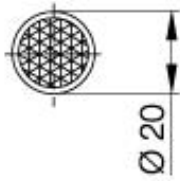

### Mechanical Data

Measurements WxHxD or Dia x D	Ø20.5
Material	ABS/PMMA
Mounting	adhesive

PX0790

Datasheet number::

Definitions see general catalog.  
If not otherwise noted, ratings according to  
IEC 60947-5-2 (DIN EN60947-5-2)